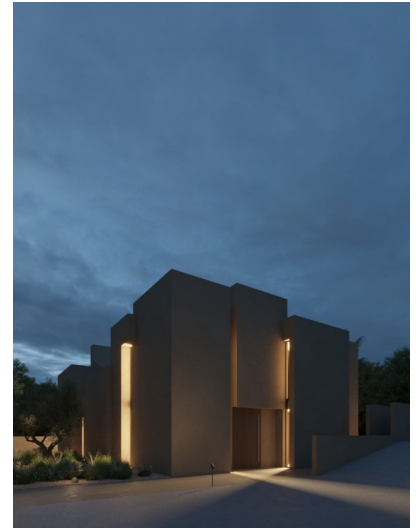

3 Svefnherbergi Parhús og Raðhús in La Nucia

Ref: RS1060818

1.250.000

€

187.881.078 ISK

Tegund eignar : Parhús og Raðhús

Sundlaug : Nei

Fermetra stærð eignar : 340 m²

Staðsetning : La Nucia

Stærð lóðar : 800 m²

Svefnherbergi : 3

Baðherbergi : 3

Experience the Elegance of Casa EME in La Nucia Discover Casa EME, a stunning modern villa nestled between the breathtaking Serra de Bernia and Puigcampana, just 50 km from Alicante. This architectural masterpiece offers a perfect blend of cultural richness, exceptional microclimates, and captivating landscapes, ideally situated near Altea and Benidorm. Architectural Brilliance Casa EME showcases contemporary design and meticulous attention to detail, making it a visual gem. Serene Garden The geometric garden harmonizes beautifully with the villa's design, creating a sense of continuity and tranquility. Unique Pool Design The irregularly shaped pool seamlessly connects multiple levels, enhancing the villa's aesthetic appeal. Privacy with Panoramic Views Thoughtful landscaping ensures privacy while preserving breathtaking sea views. Elegant Interiors Dark oak and travertine finishes throughout the villa reflect a sophisticated and harmonious design. Open Living Spaces The main level features a seamless flow between the kitchen, dining, and living areas, perfect for entertaining. Luxurious En Suite Bedrooms On the first floor, two elegant en suite bedrooms boast direct sea views. Versatile Basement The light-filled basement offers endless possibilities for another bedroom, cinema, workshop, or additional storage. Elevate Your Lifestyle Embrace modern living in the heart of La Nucia at Casa EME, where contemporary design meets stunning natural beauty. Don't miss your chance to own this extraordinary villa—your dream home awaits!